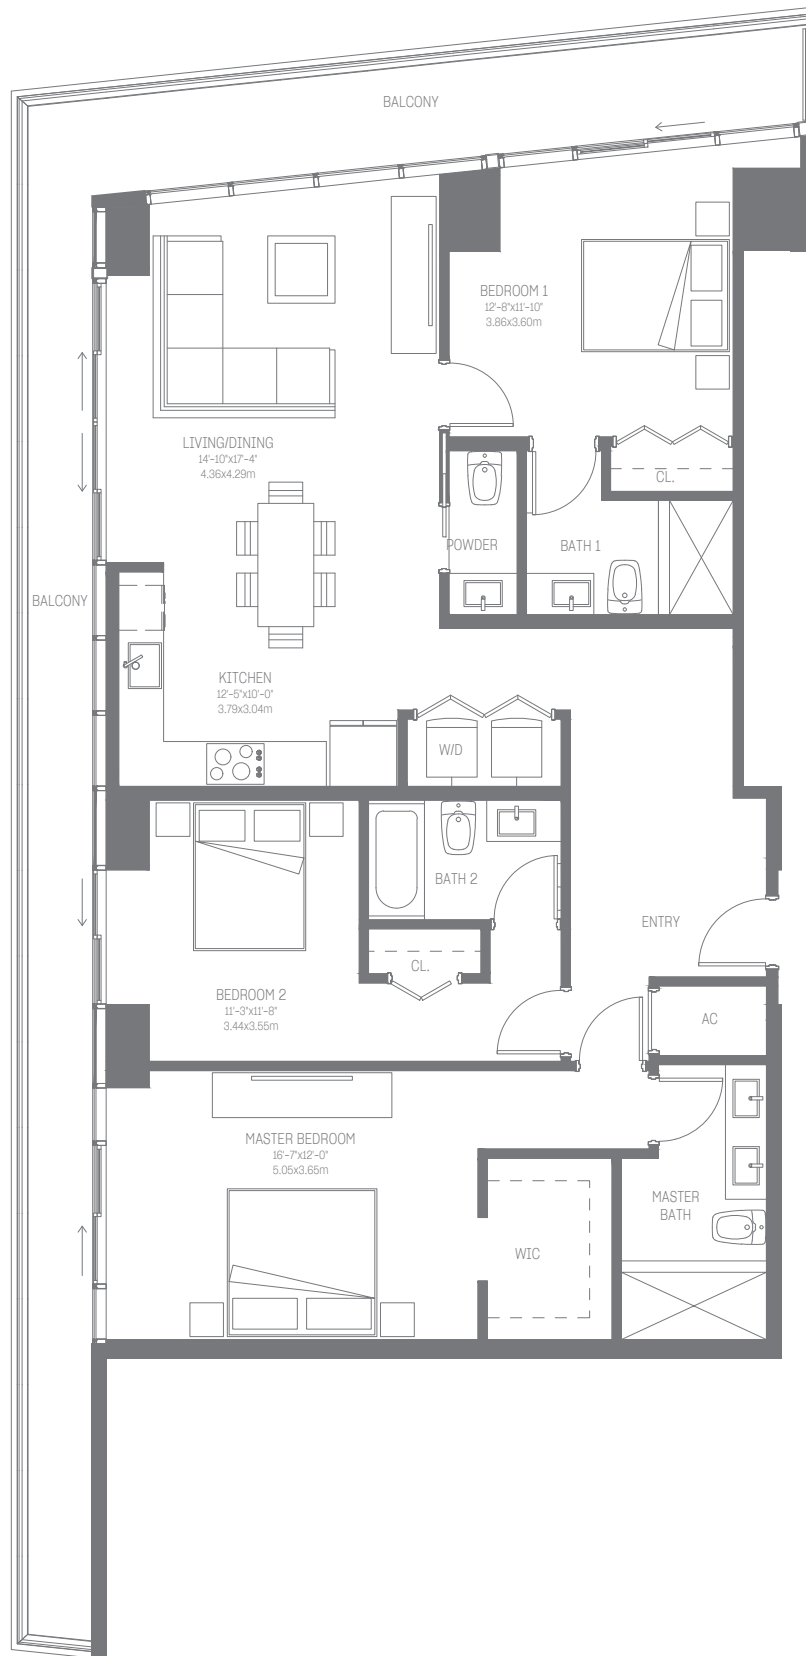

OASIS  
HALLANDALE

LEVEL 02

LEVELS 03-05

# RESIDENCE C 2

3 BEDROOMS / 3.5 BATHS

INDOOR LIVING AREA 1,587 sq ft / 147.44 sq m

OUTDOOR LIVING AREA 457 sq ft / 42.46 sq m