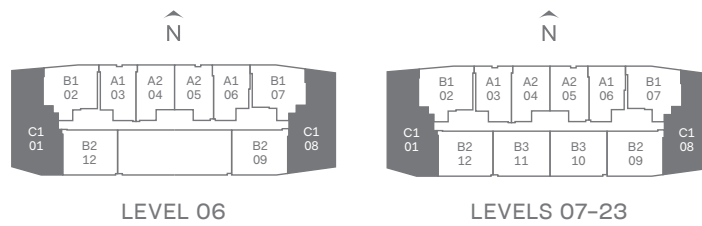

OASIS
HALLANDALE

RESIDENCE C1

3 BEDROOMS / 3.5 BATHS

INDOOR LIVING AREA 1,774 sq ft / 164.81 sq m

OUTDOOR LIVING AREA 760 sq ft / 70.61 sq m