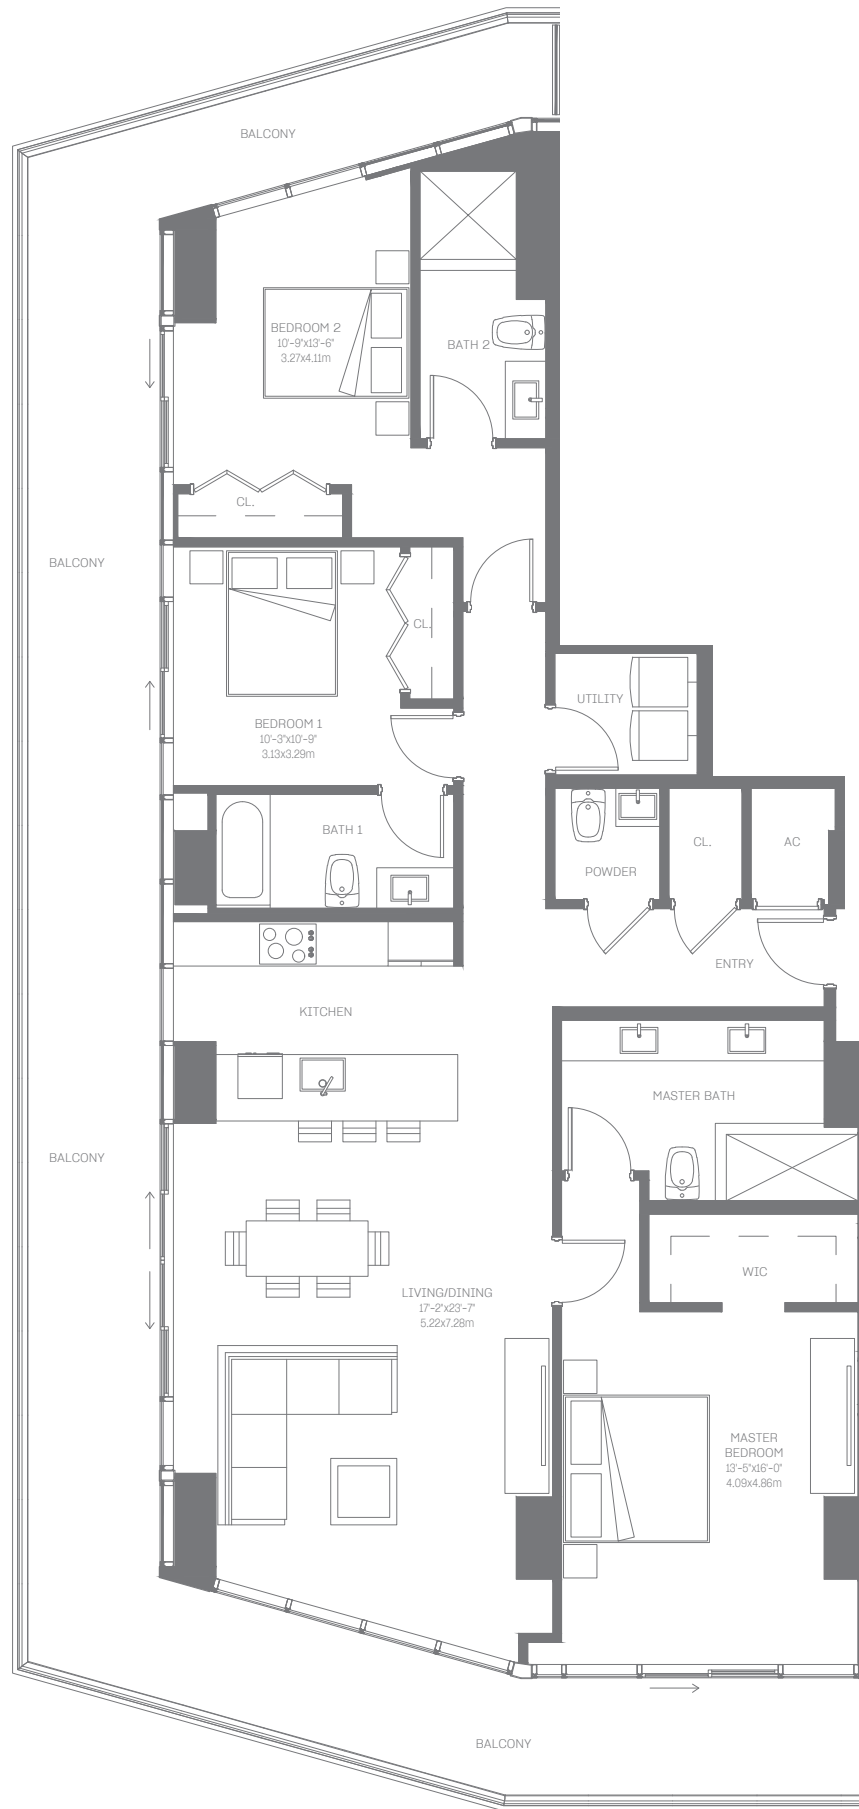

OASIS
HALLANDALE

RESIDENCE C1

3 BEDROOMS / 3.5 BATHS

INDOOR LIVING AREA 1,774 sq ft / 164.81 sq m

OUTDOOR LIVING AREA 760 sq ft / 70.61 sq m