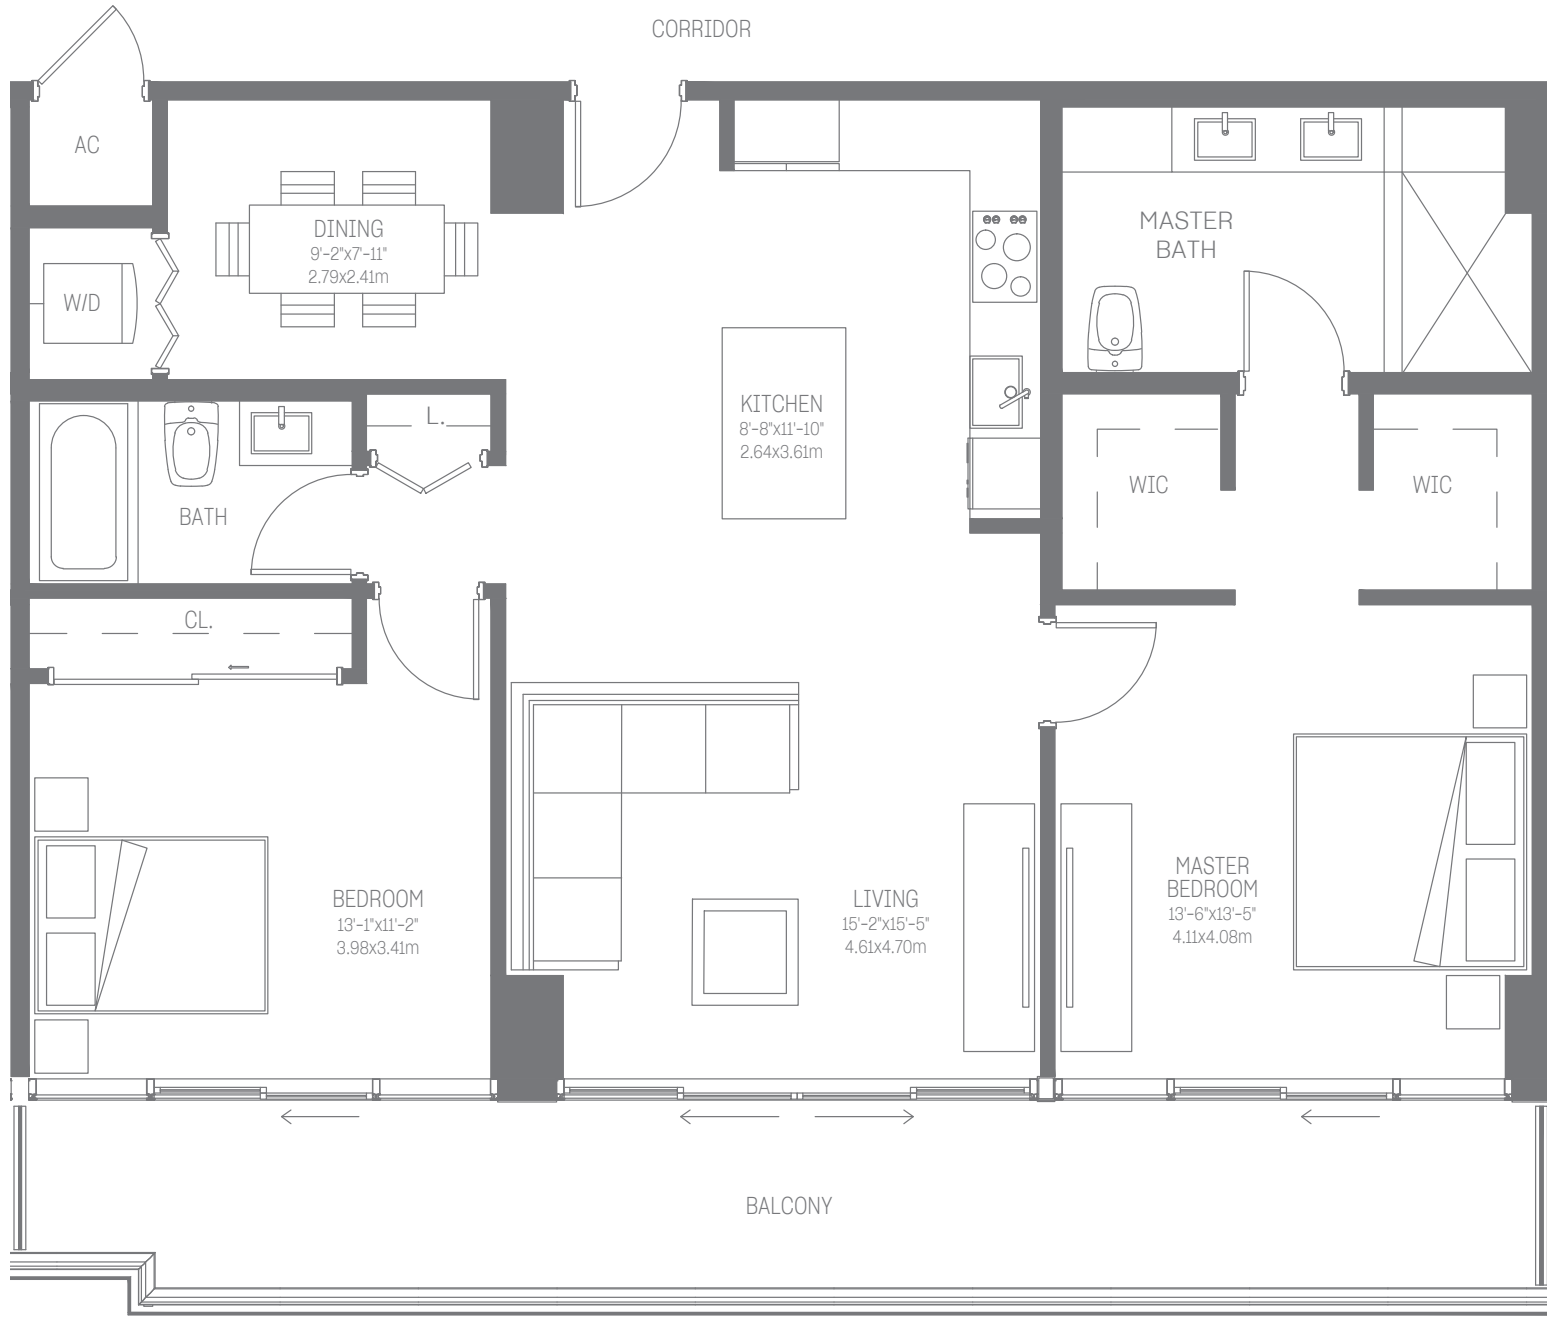

OASIS
HALLANDALE

LEVELS 07-23

RESIDENCE B 3

2 BEDROOMS / 2 BATHS

INDOOR LIVING AREA 1,226 sq ft / 113.90 sq m

OUTDOOR LIVING AREA 255 sq ft / 23.70 sq m