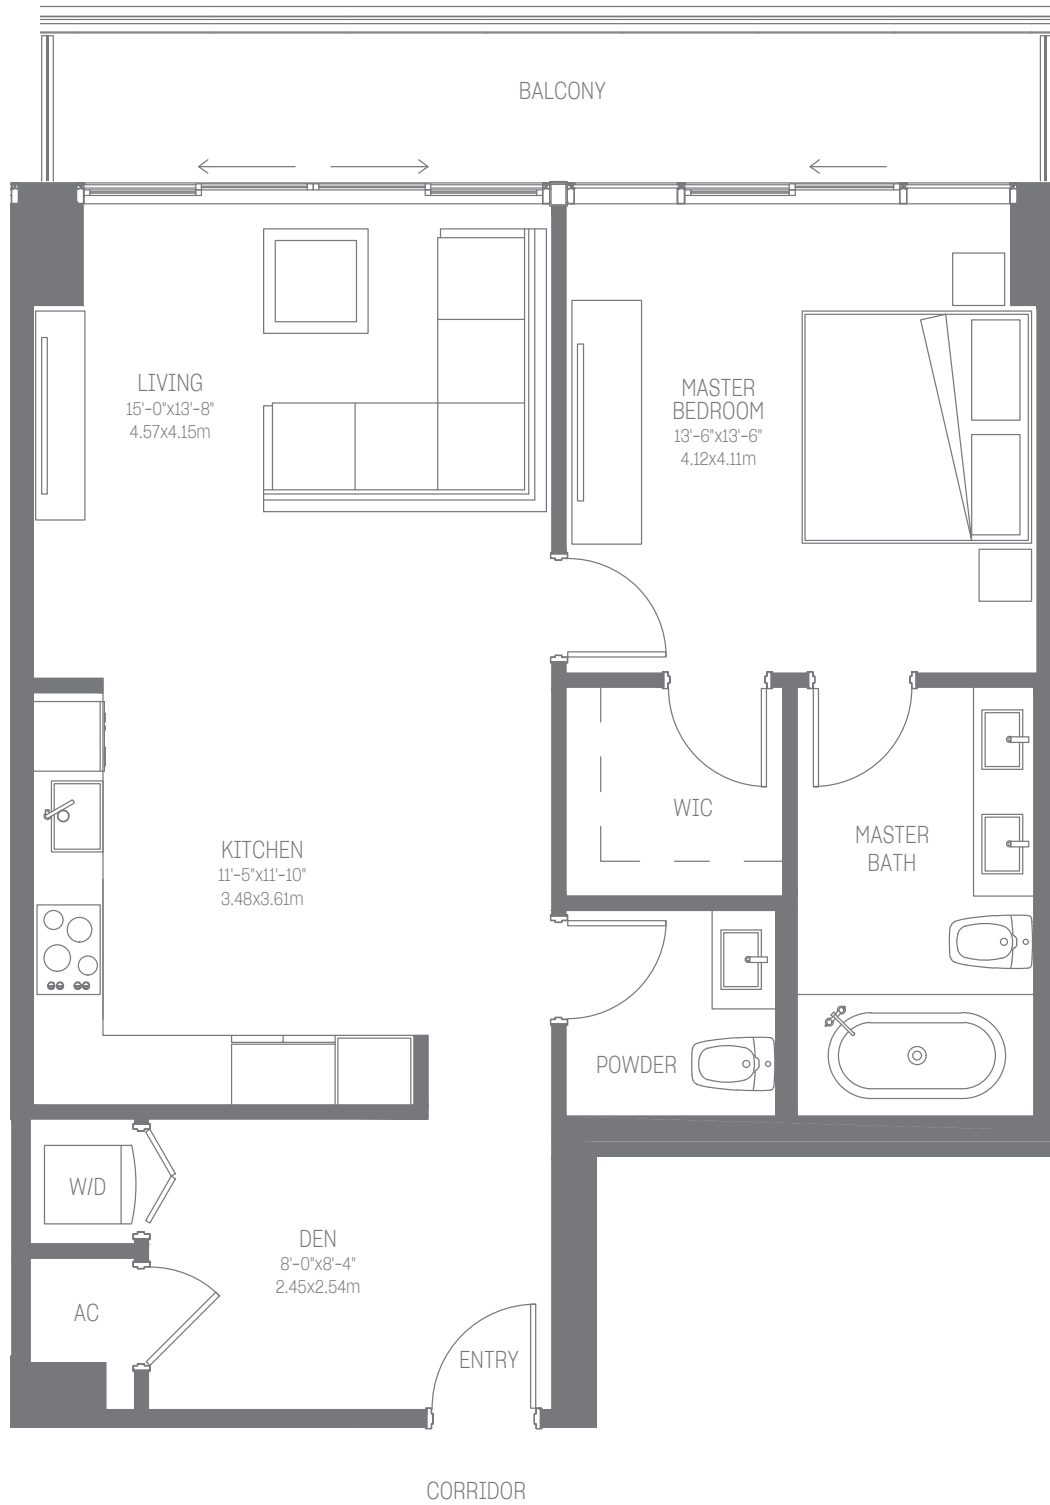

OASIS
HALLANDALE

RESIDENCE A 2

1 BEDROOM / 1.5 BATHS

INDOOR LIVING AREA 937 sq ft / 87.0 sq m

OUTDOOR LIVING AREA 139 sq ft / 12.9 sq m