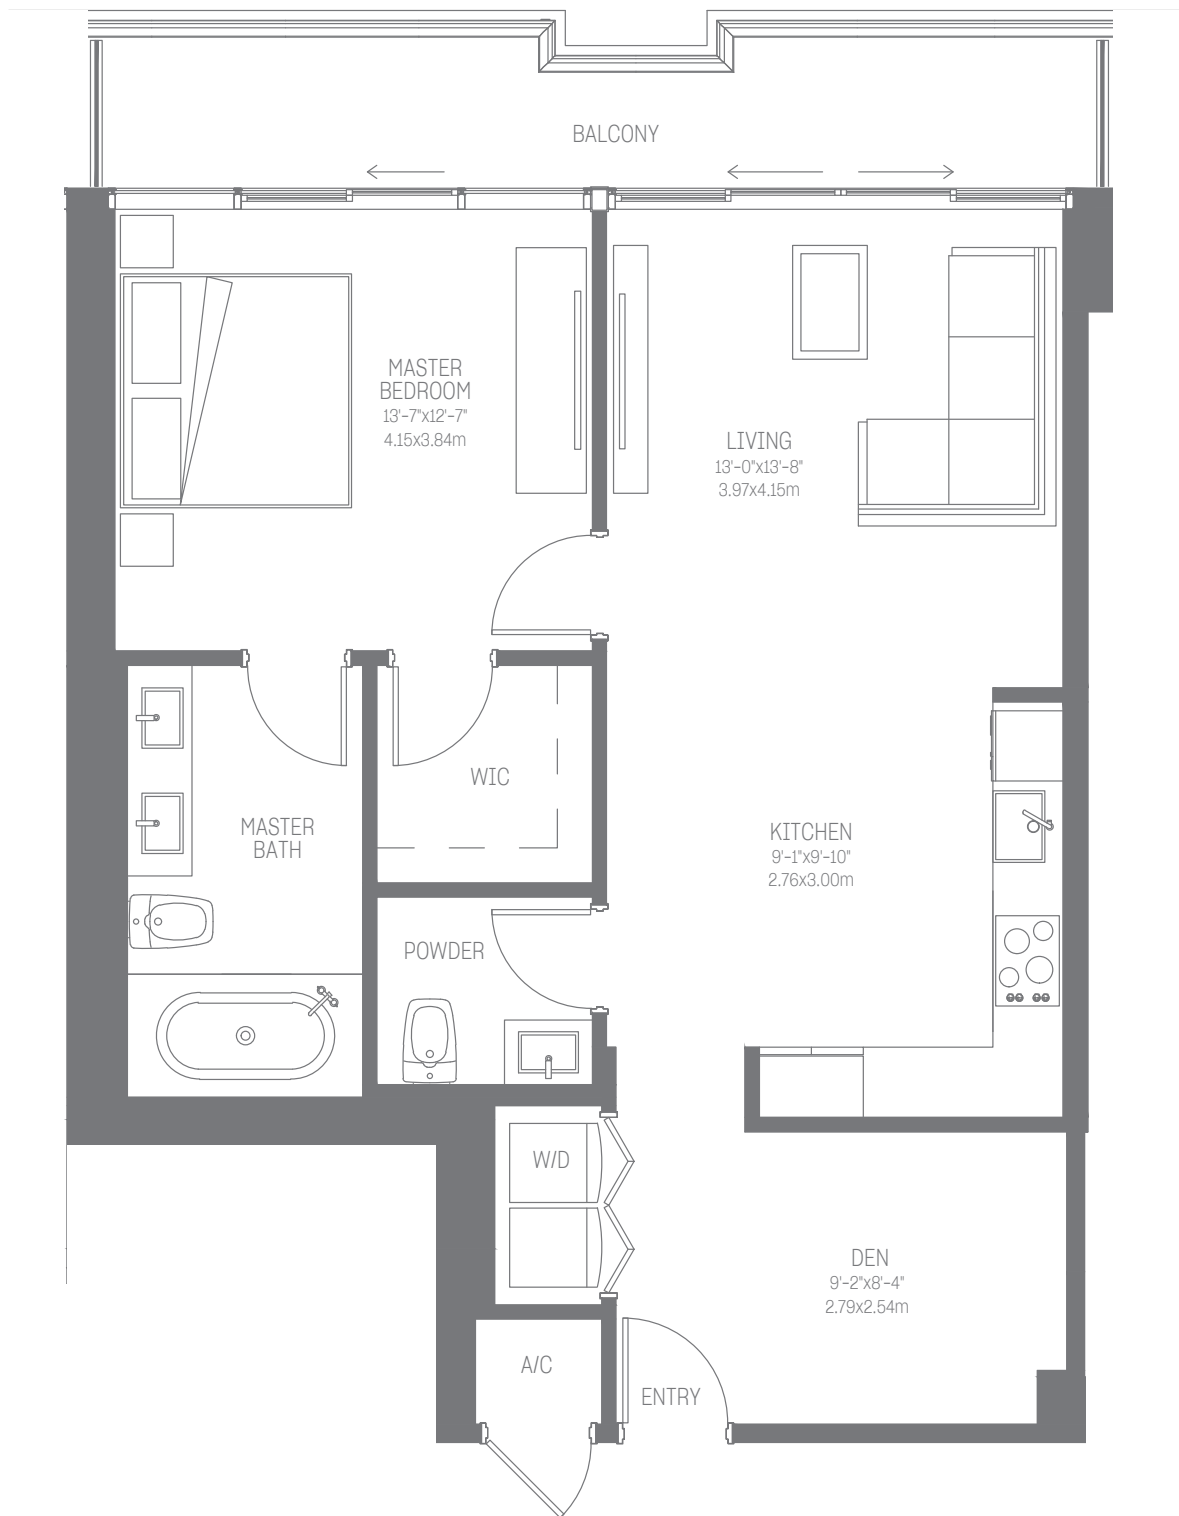

OASIS
HALLANDALE

RESIDENCE A1

1 BEDROOM / 1.5 BATHS

INDOOR LIVING AREA 894 sq ft / 83.05 sq m

OUTDOOR AREA 143 sq ft / 13.29 sq m